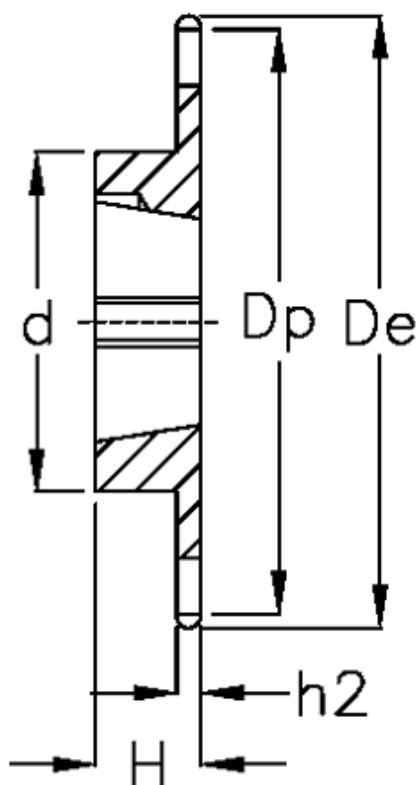

Article number: 616031003028

Description: Taperbored sprocket 06 B-1 Z=28 simplex
for bushing 1210

Measures

C	= 1
d	= 63
De	= 89
Dp	= 85.07
For bush	= 1210
For chain size	= 3/8" x 7/32"
For chain type	= 06 B-1
H	= 25

h1	= 5.3
Material	= Stål
Number of teeth	= 28